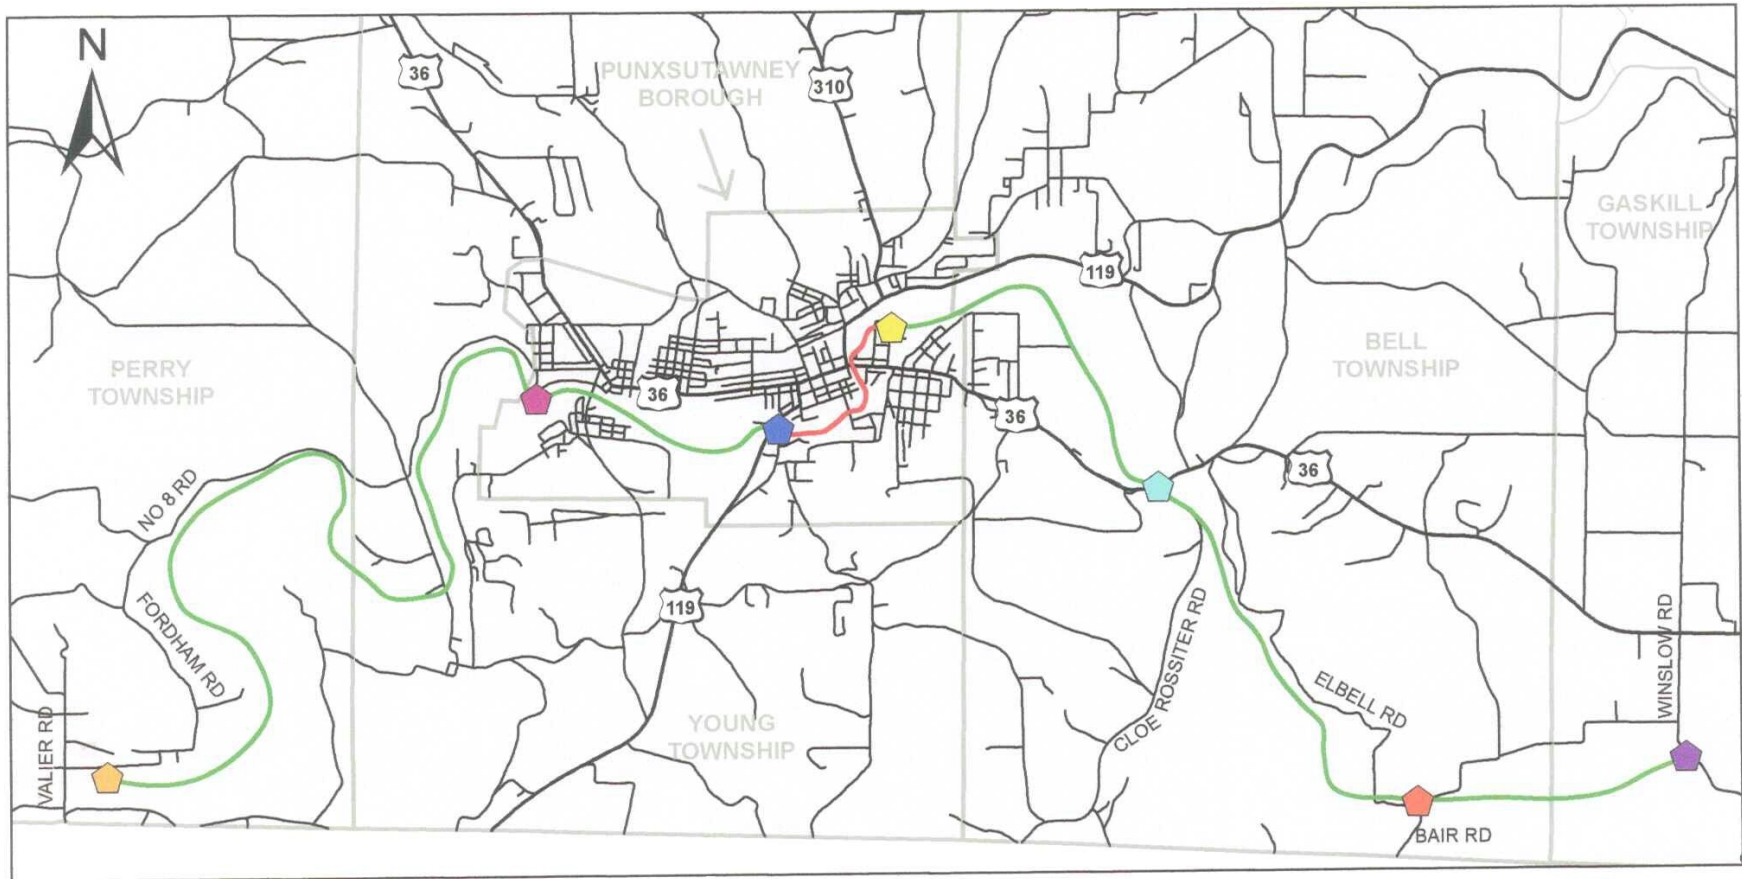

Mahoning Shadow Trail

Trailheads

- Fordham Road
- Water Street
- Indiana Street
- Punxsutawney Skateboard Park
- Cloe Road
- Bair Road
- Winslow Road

Map produced by:
Jefferson County
Department of Development
February 2006